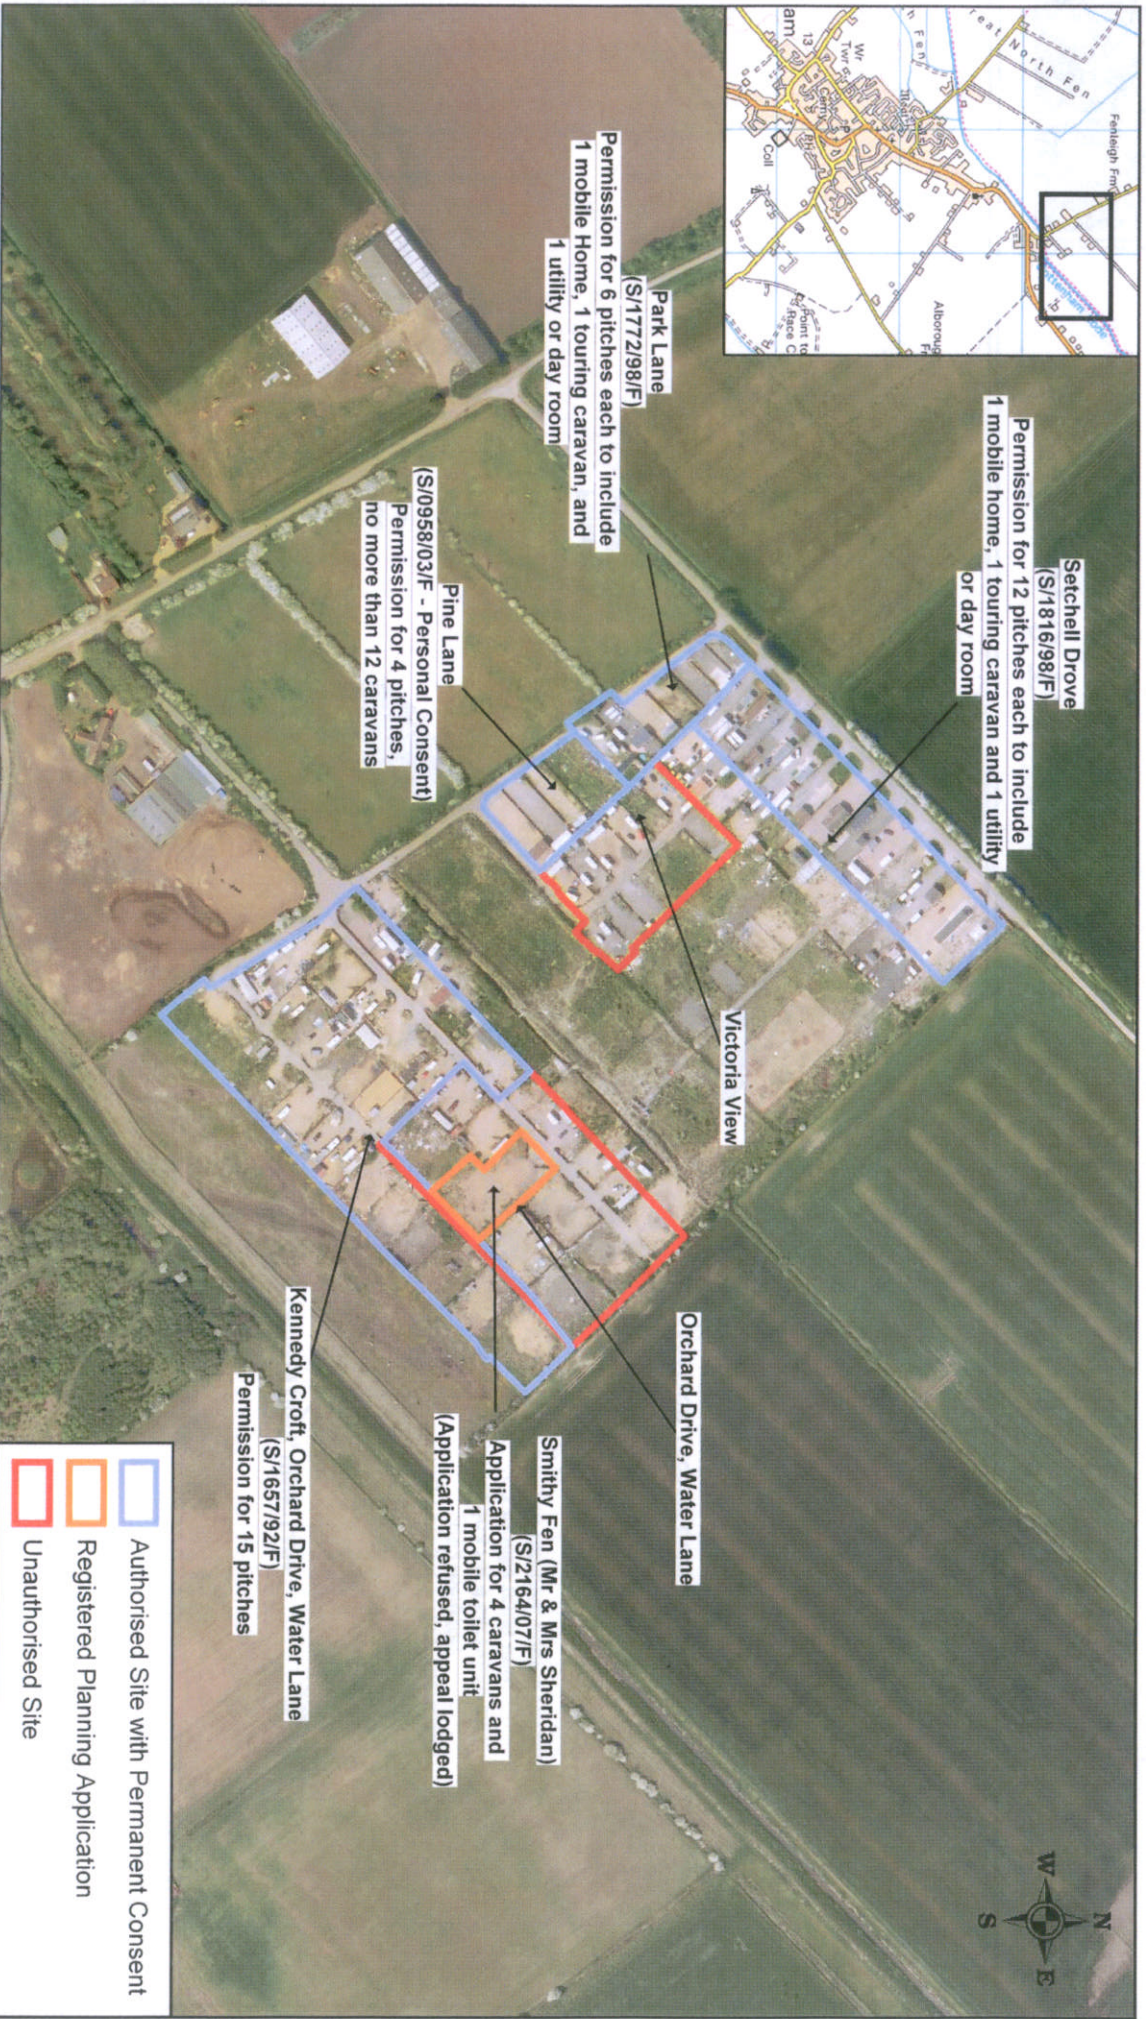

- Authorised Site with Permanent Consent
- Registered Planning Application
- Unauthorised Site

Gypsy & Traveller Sites in Cottenham (Map 1 of 2) Caravan Count January 2009 (Aerial Photography)

Date	January 2009
Produced by	Simon Parker
Service	Planning Policy
Scale	1:2500 @ A3